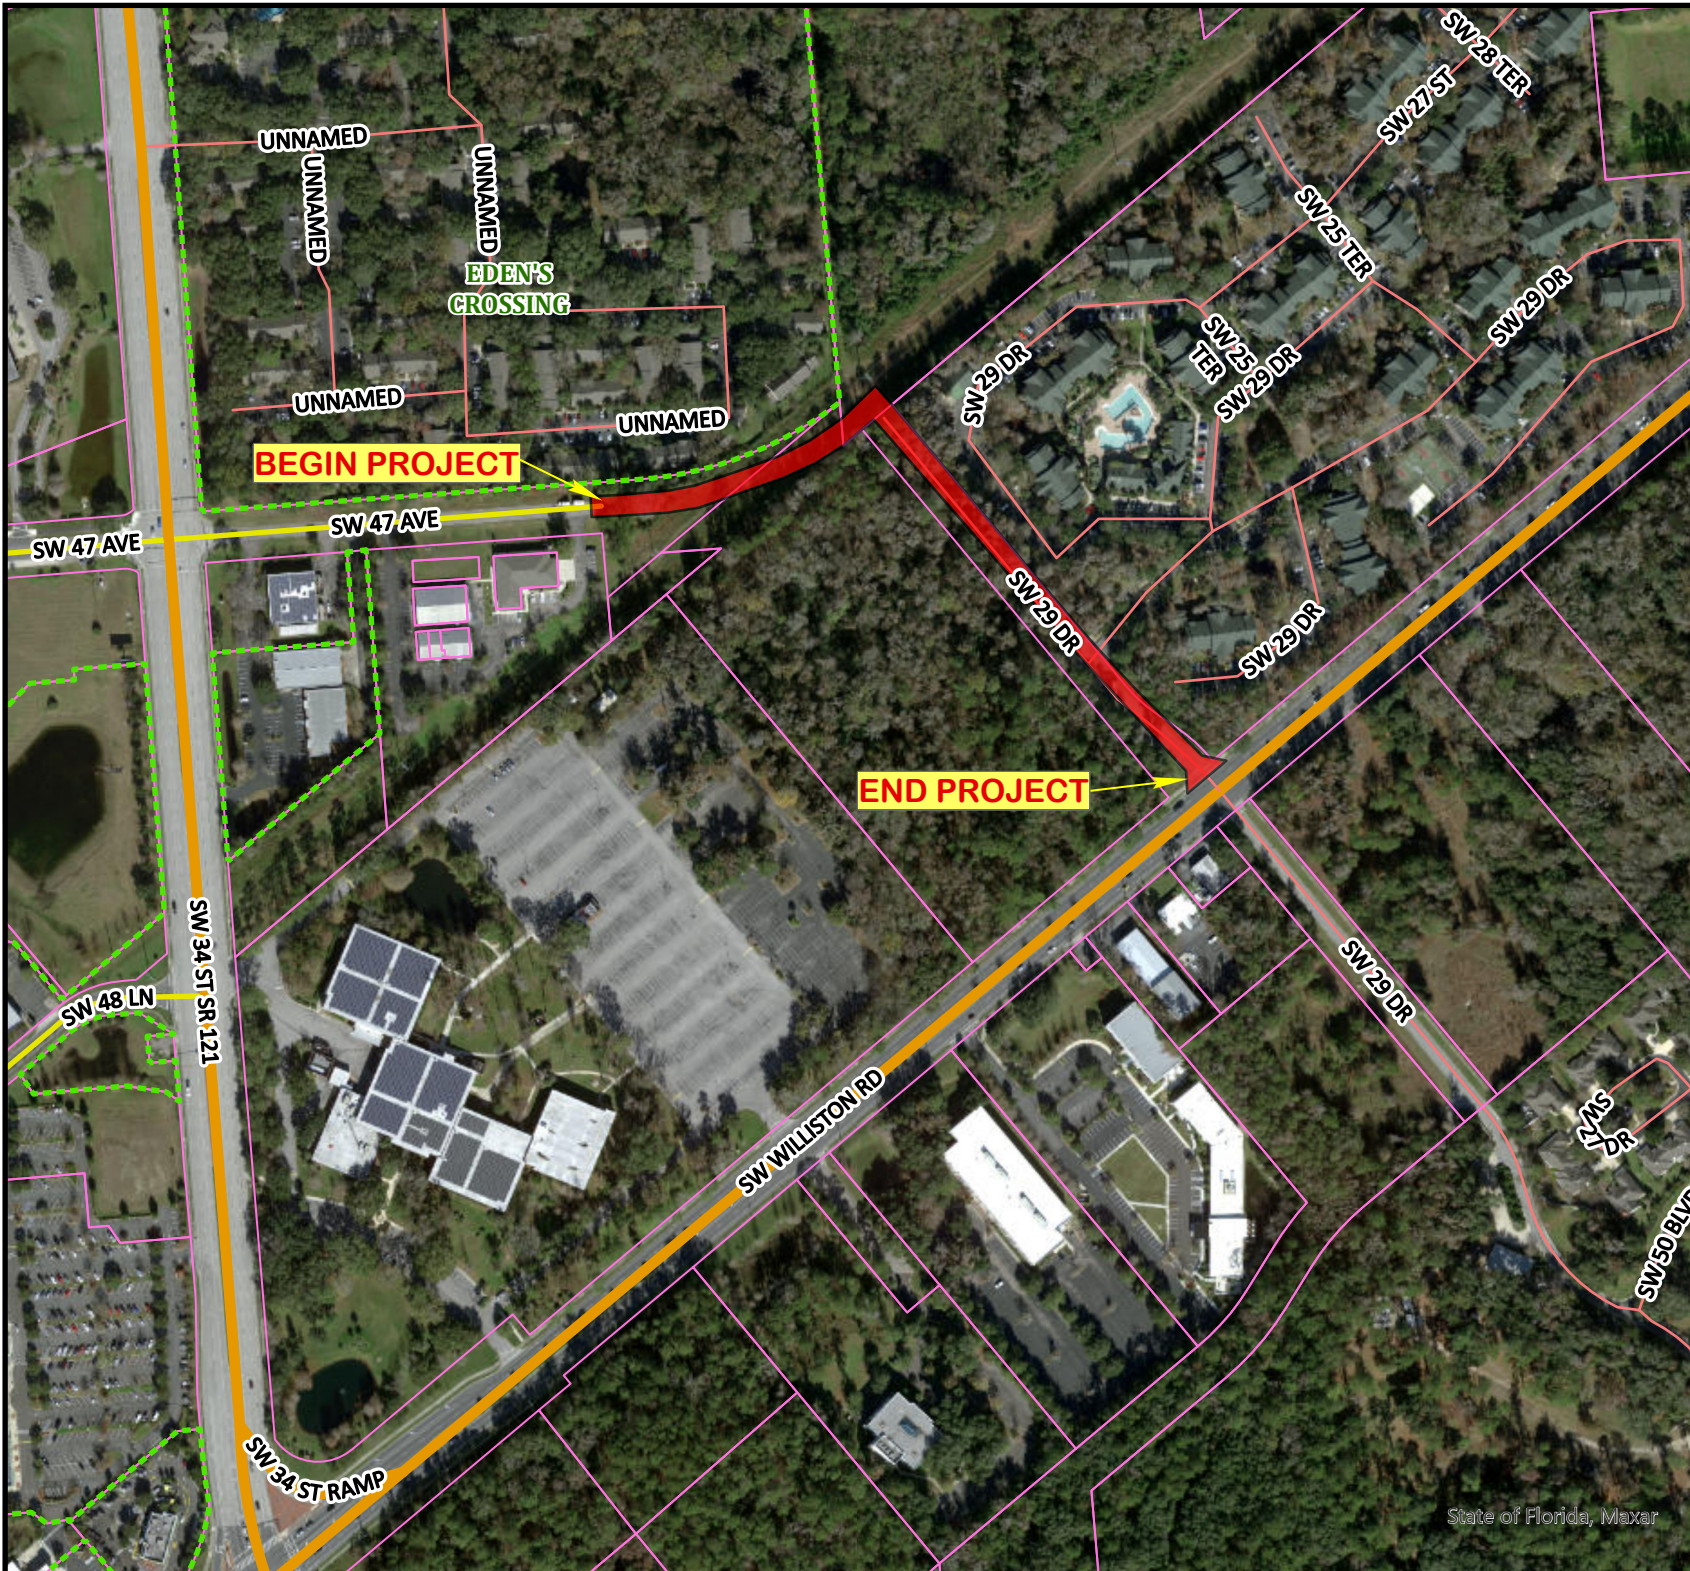

State of Florida, Maxar