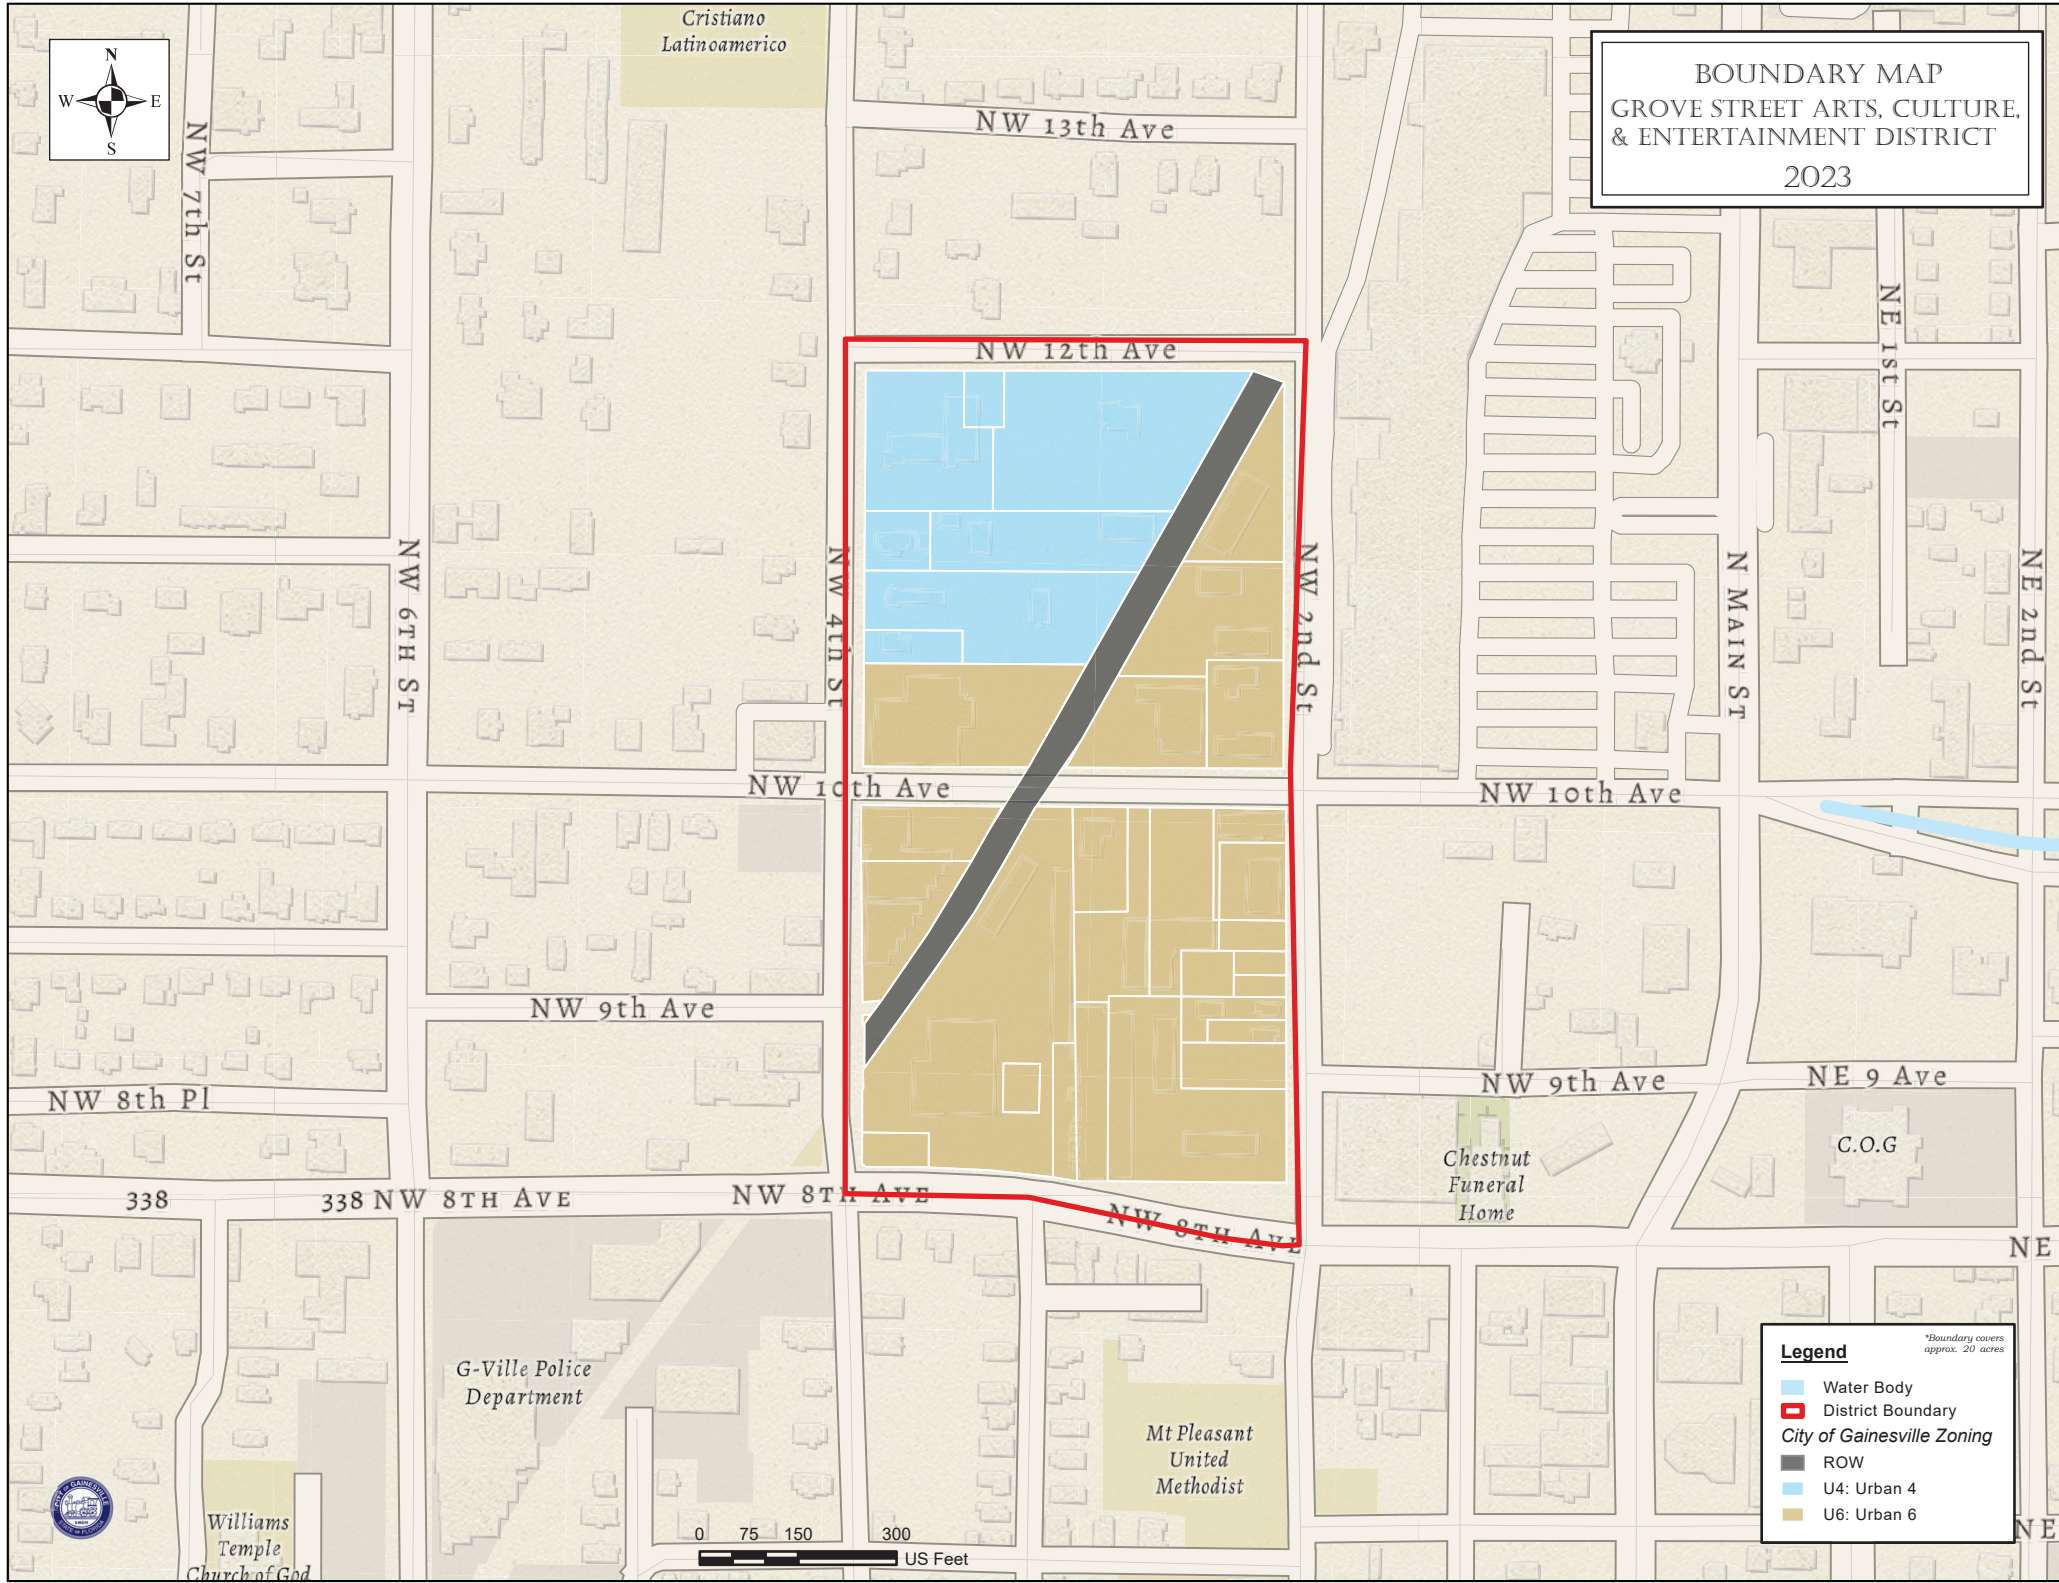

BOUNDARY MAP
GROVE STREET ARTS, CULTURE,
& ENTERTAINMENT DISTRICT
2023

Legend

- Water Body
- District Boundary
- City of Gainesville Zoning**
- ROW
- U4: Urban 4
- U6: Urban 6

*Boundary covers approx. 20 acres