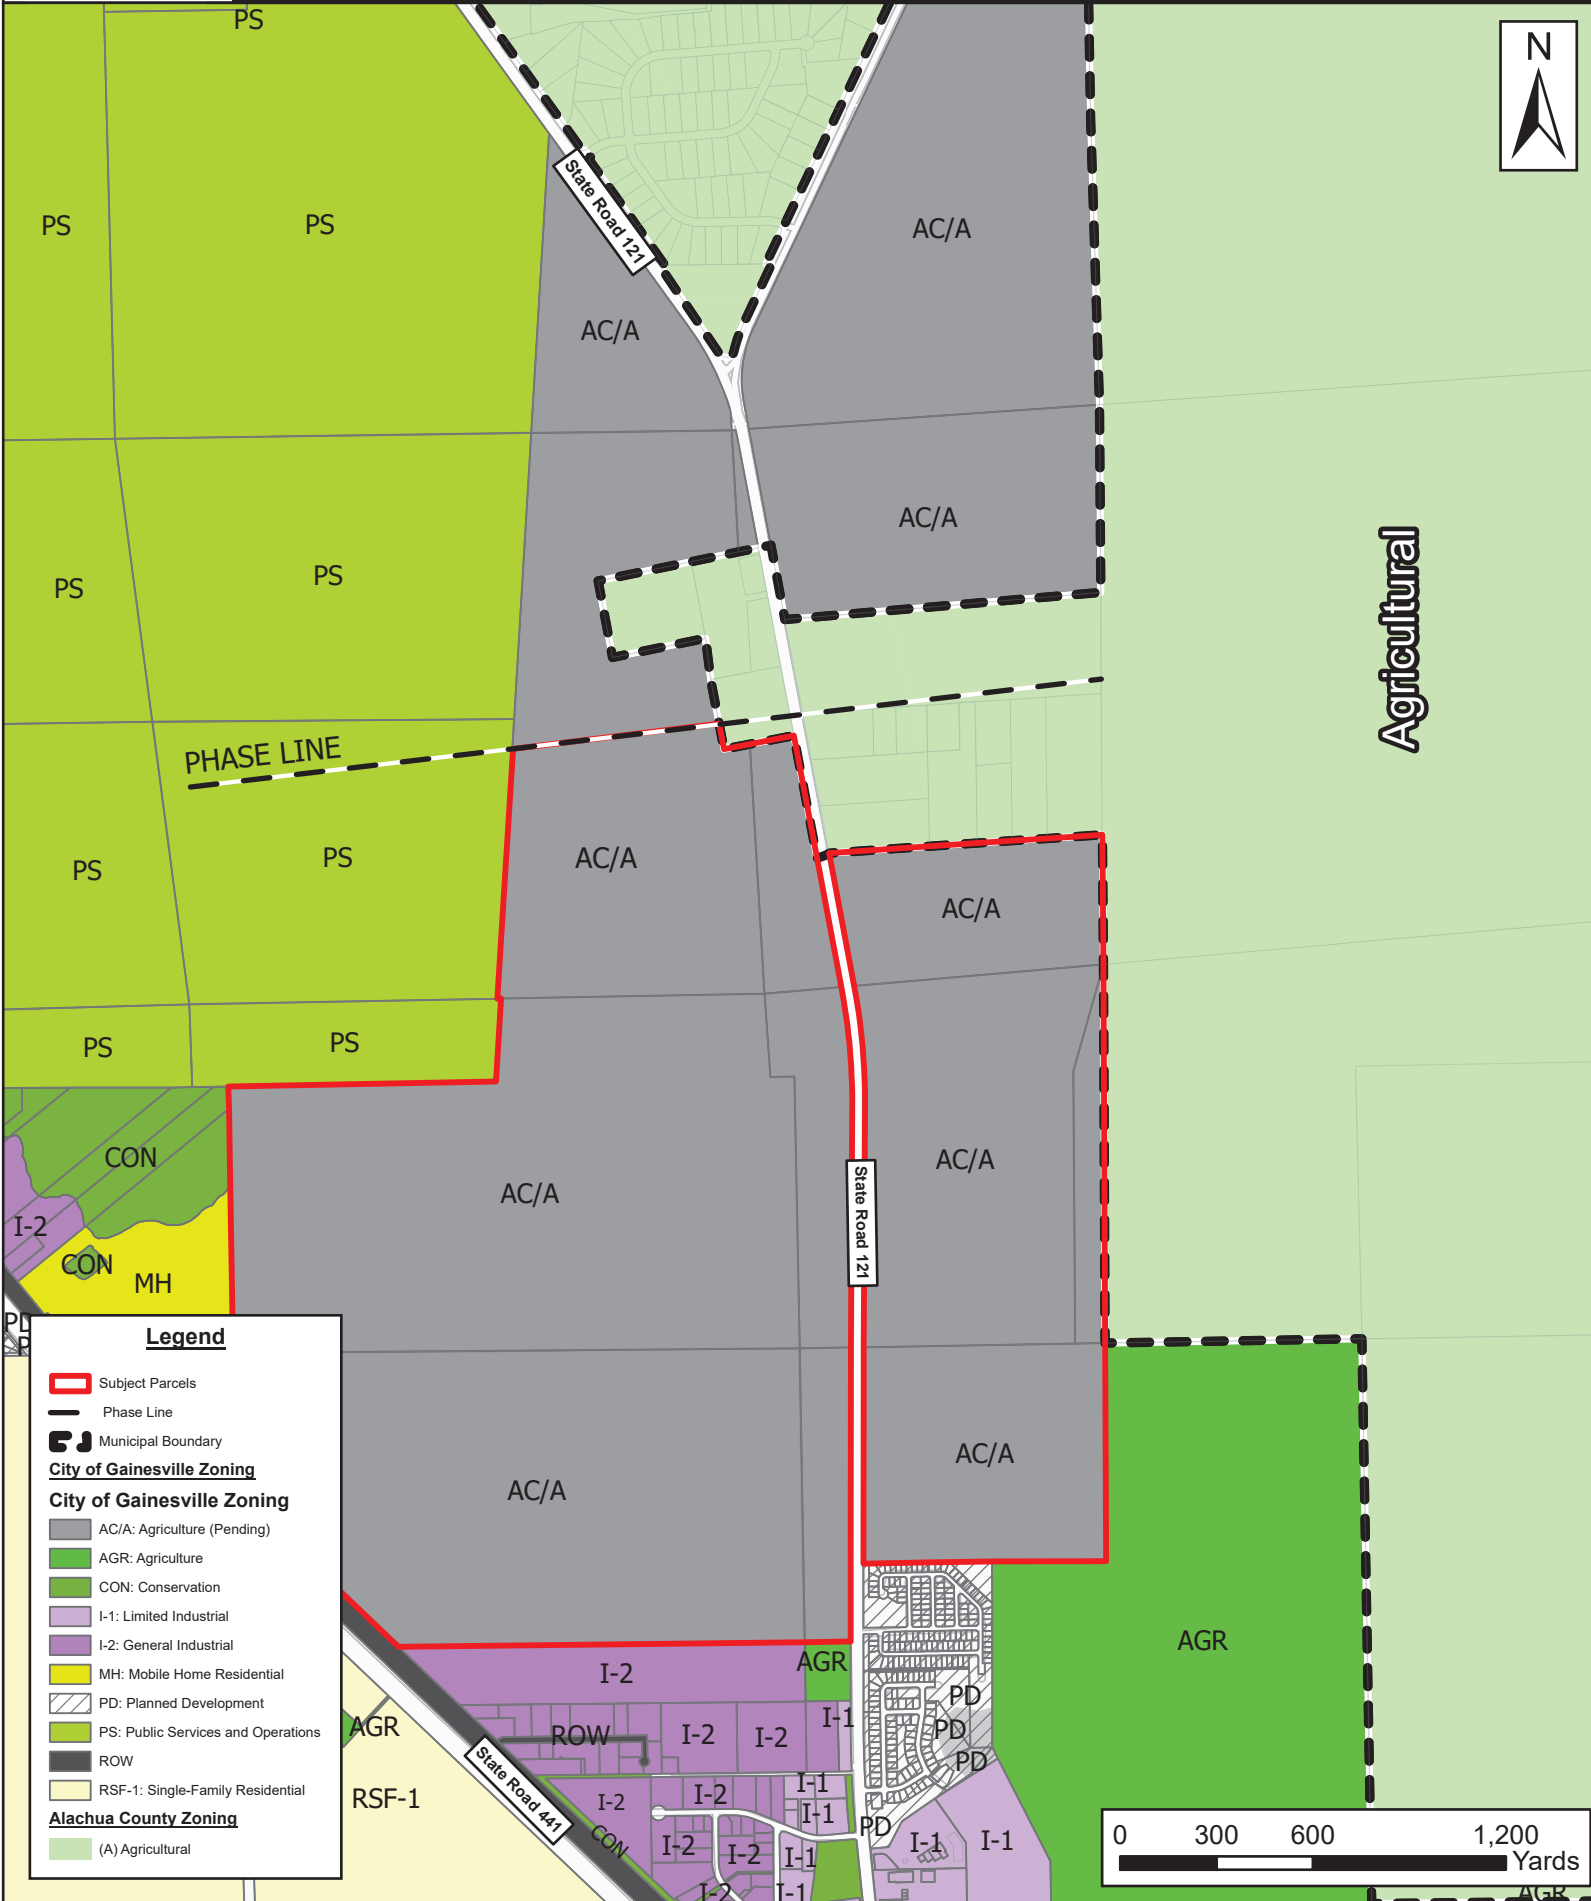

Existing Zoning

Agricultural

Legend

- Subject Parcels
- Phase Line
- Municipal Boundary

City of Gainesville Zoning

- AC/A: Agriculture (Pending)
- AGR: Agriculture
- CON: Conservation
- I-1: Limited Industrial
- I-2: General Industrial
- MH: Mobile Home Residential
- PD: Planned Development
- PS: Public Services and Operations
- ROW
- RSF-1: Single-Family Residential

Alachua County Zoning

- (A) Agricultural

Proposed Zoning

Exhibit B
Ordinance No. 211460
Page 2 of 2

Agricultural

Legend

- Subject Parcels
- Phase Line
- Municipal Boundary

City of Gainesville Zoning

- AC/A: Agriculture (Pending)
- AGR: Agriculture
- CON: Conservation
- I-1: Limited Industrial
- I-2: General Industrial
- MH: Mobile Home Residential
- PD: Planned Development
- PS: Public Services and Operations
- ROW
- RSF-1: Single-Family Residential

Alachua County Zoning

- (A) Agricultural