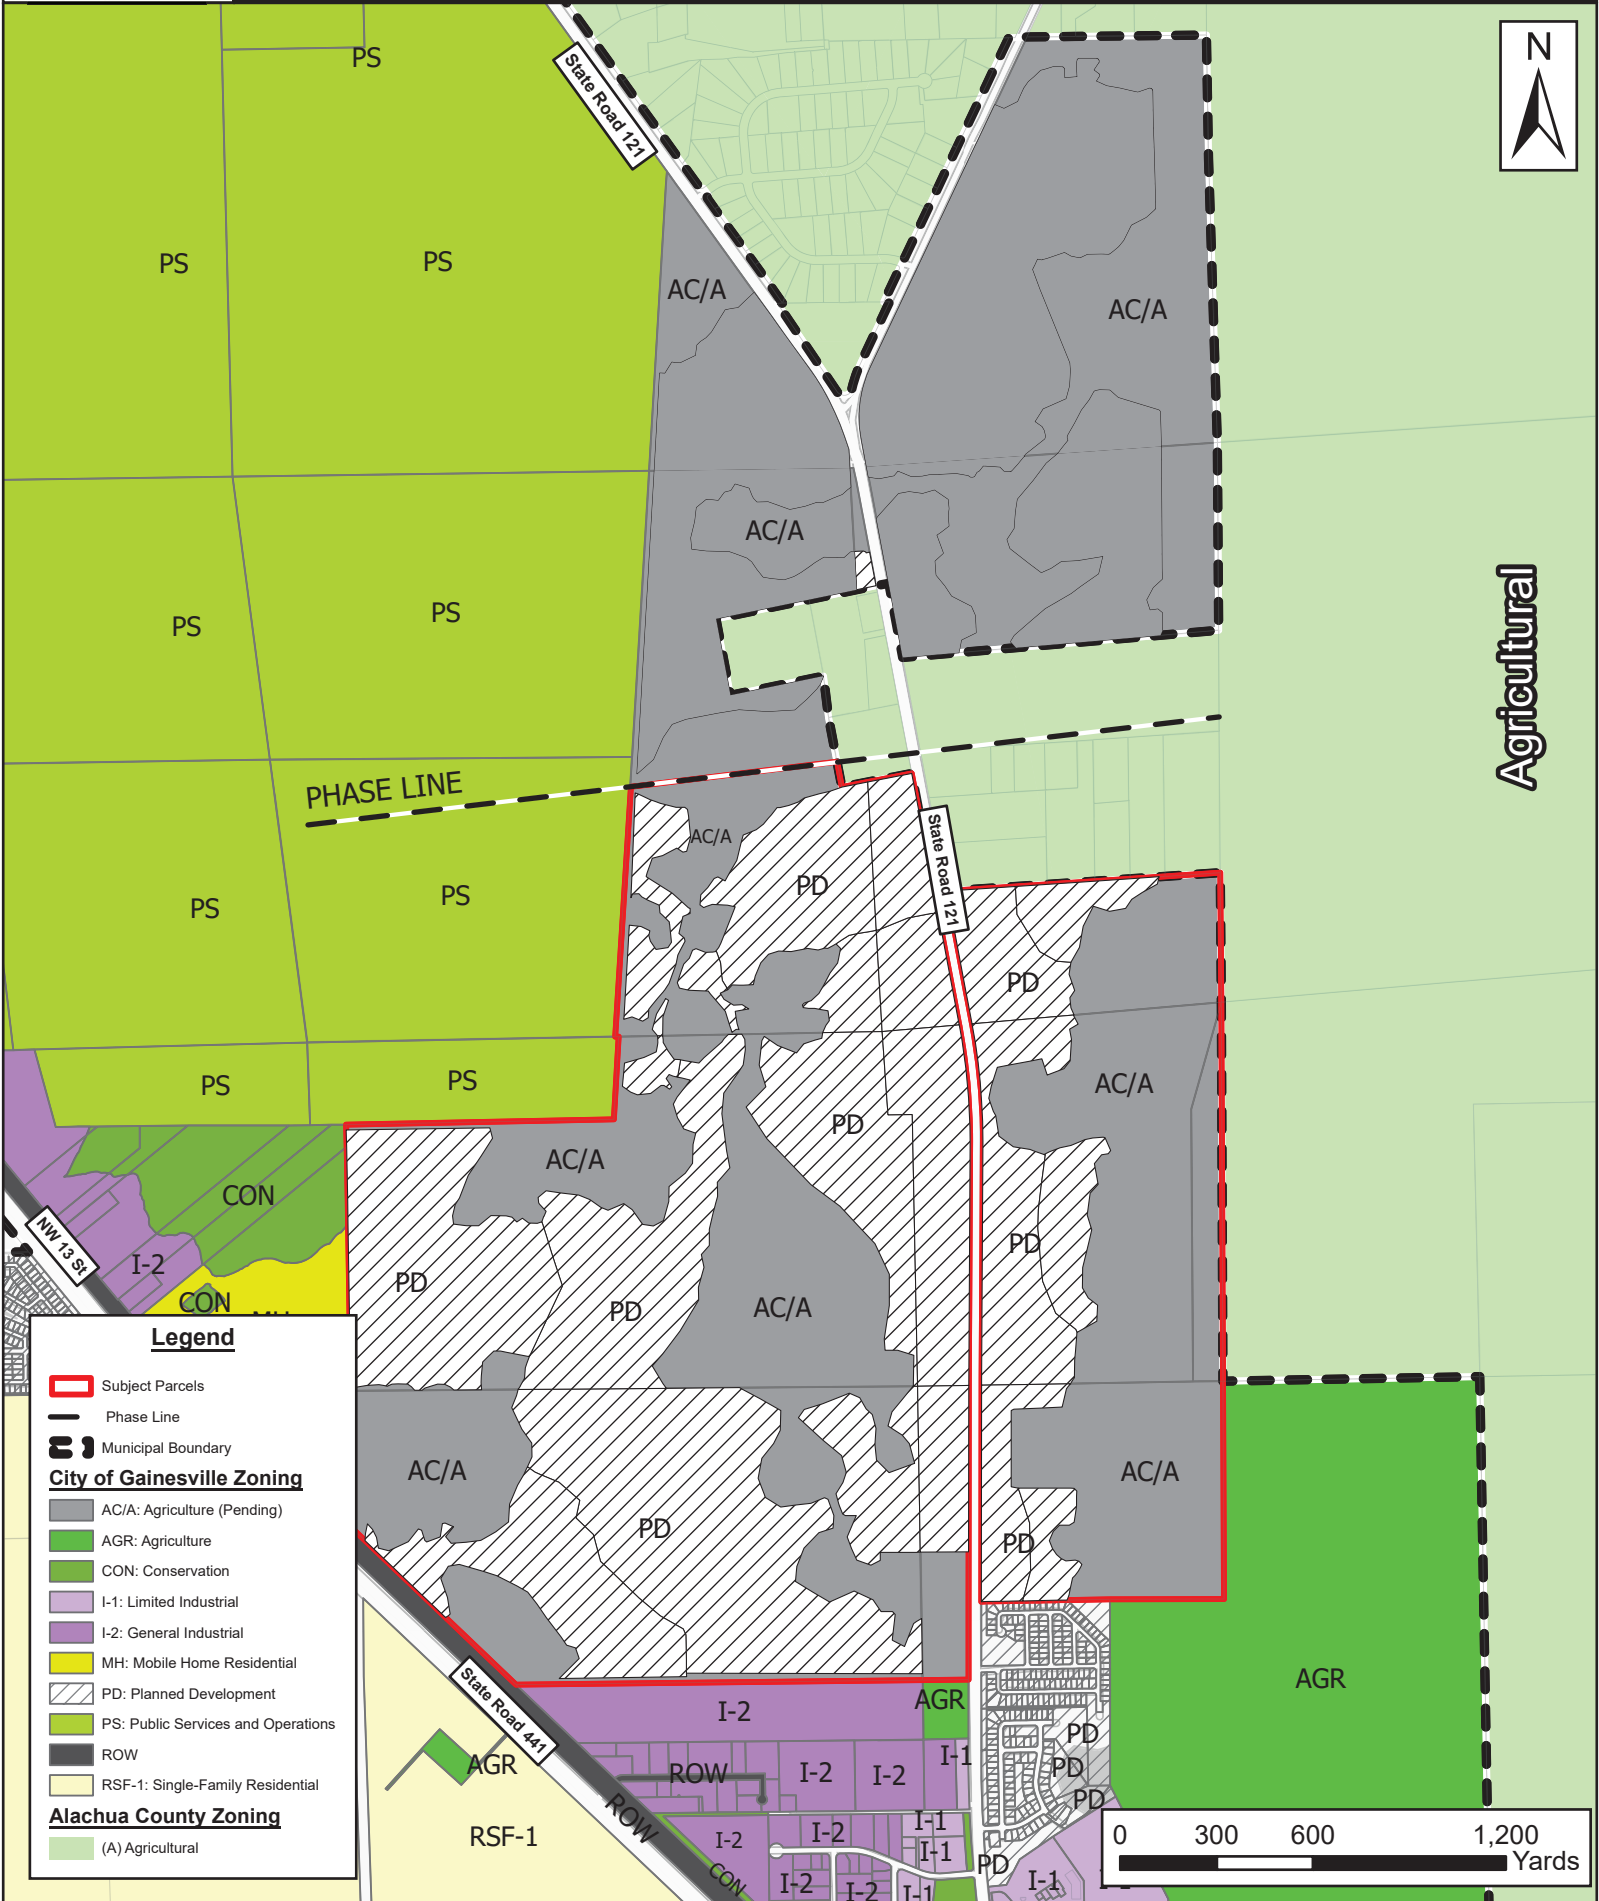

Existing Zoning

Agricultural

Legend

- Subject Parcels
- Phase Line
- Municipal Boundary

City of Gainesville Zoning

- AC/A: Agriculture (Pending)
- AGR: Agriculture
- CON: Conservation
- I-1: Limited Industrial
- I-2: General Industrial
- MH: Mobile Home Residential
- PD: Planned Development
- PS: Public Services and Operations
- ROW
- RSF-1: Single-Family Residential

Alachua County Zoning

- (A) Agricultural

Proposed Zoning

Exhibit B
Ordinance No. 211460
Page 2 of 2

Agricultural

Legend

- Subject Parcels
- Phase Line
- Municipal Boundary

City of Gainesville Zoning

- AC/A: Agriculture (Pending)
- AGR: Agriculture
- CON: Conservation
- I-1: Limited Industrial
- I-2: General Industrial
- MH: Mobile Home Residential
- PD: Planned Development
- PS: Public Services and Operations
- ROW
- RSF-1: Single-Family Residential

Alachua County Zoning

- (A) Agricultural