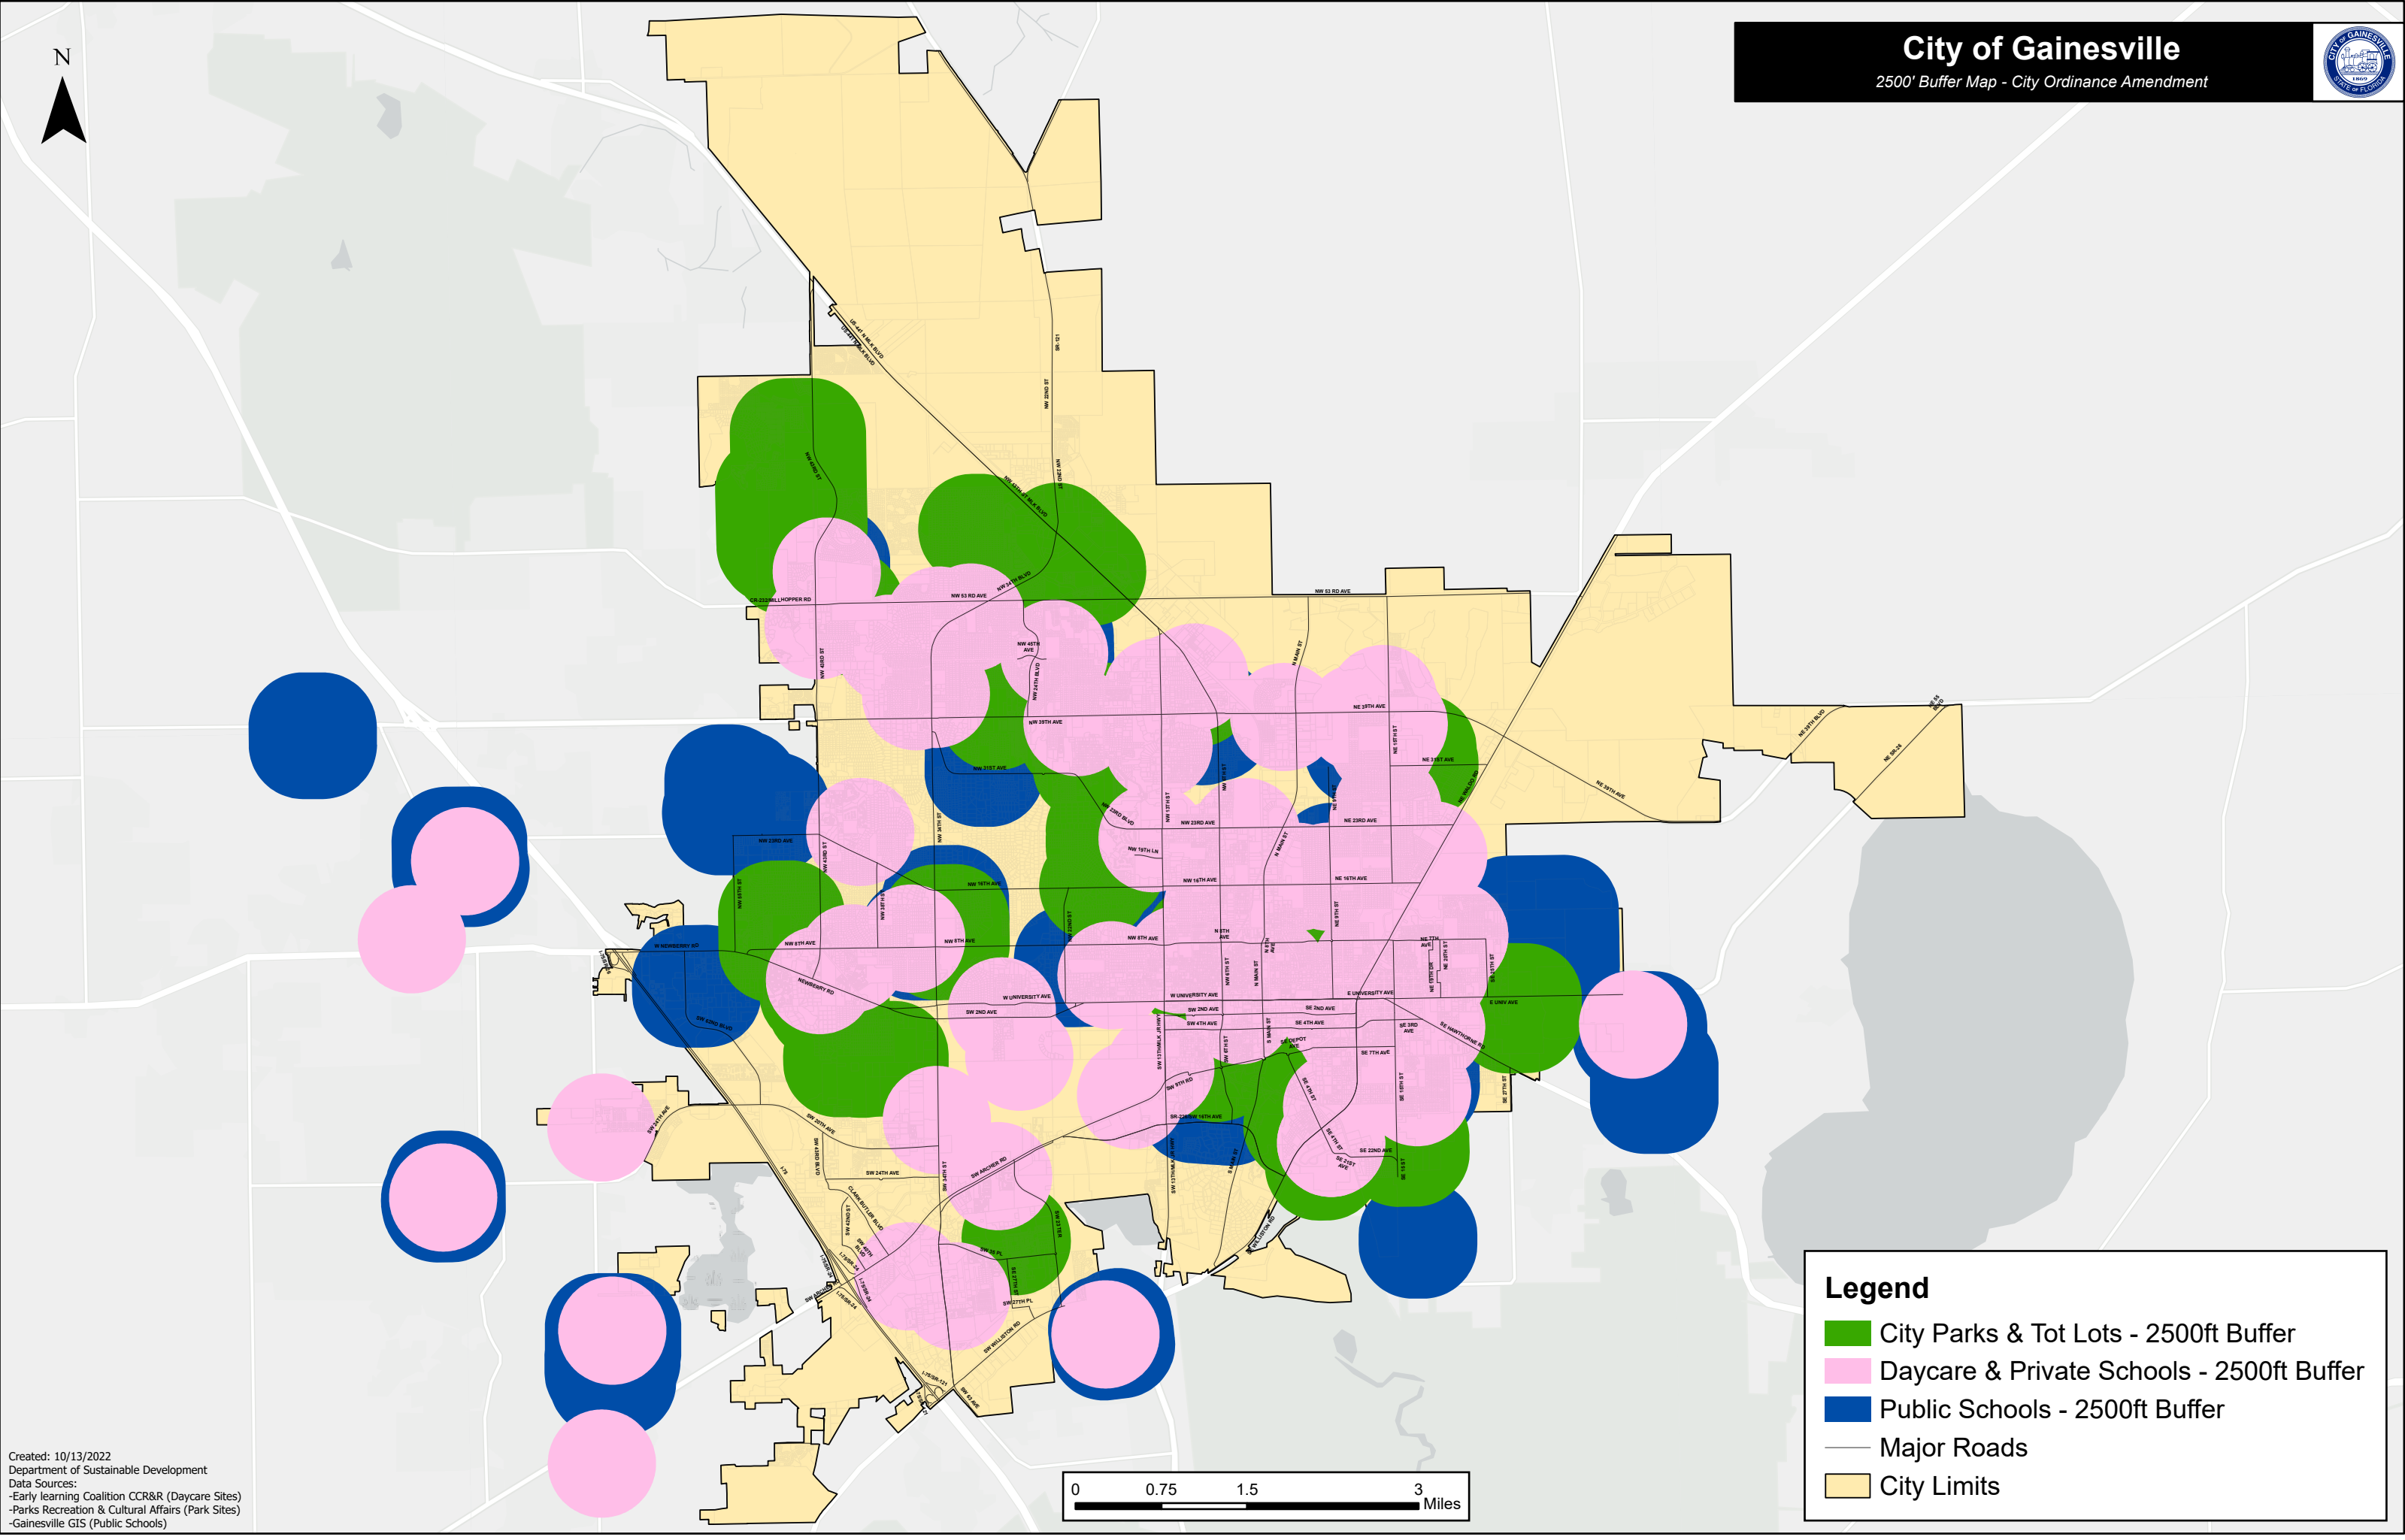

City of Gainesville

2500' Buffer Map - City Ordinance Amendment

Legend

-  City Parks & Tot Lots - 2500ft Buffer
-  Daycare & Private Schools - 2500ft Buffer
-  Public Schools - 2500ft Buffer
-  Major Roads
-  City Limits

Created: 10/13/2022
Department of Sustainable Development
Data Sources:
-Early Learning Coalition CCR&R (Daycare Sites)
-Parks Recreation & Cultural Affairs (Park Sites)
-Gainesville GIS (Public Schools)