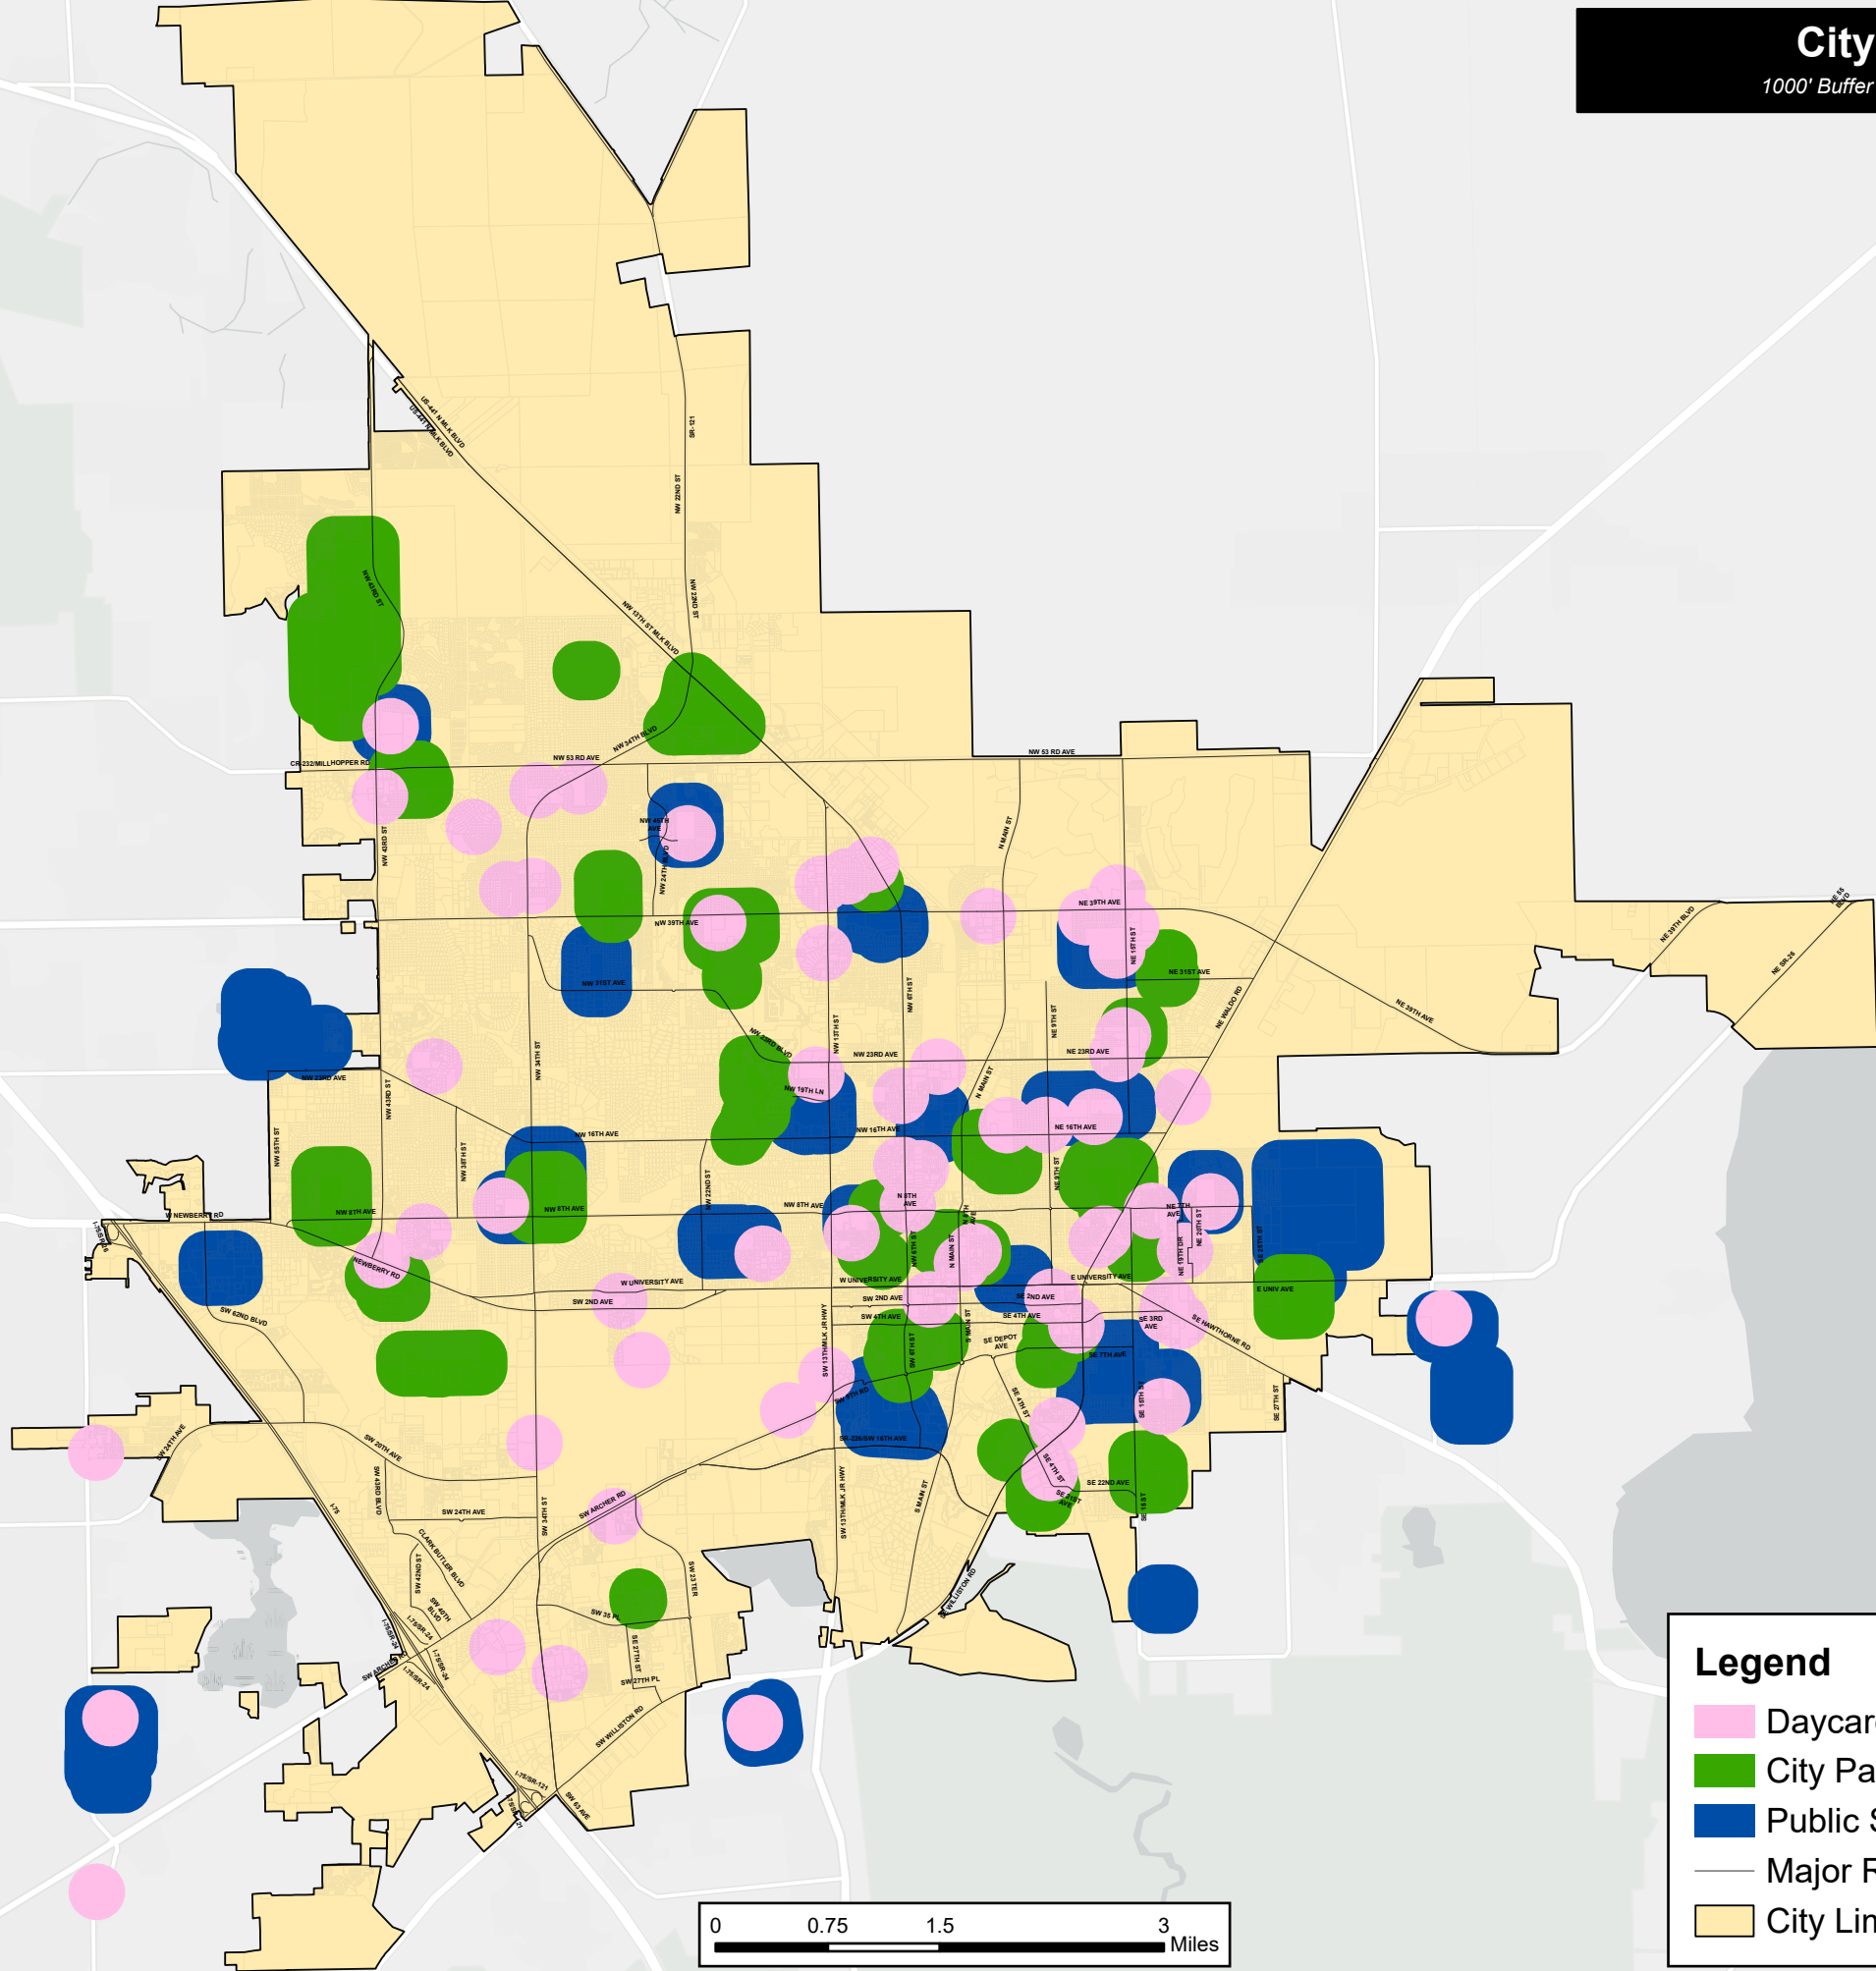

City of Gainesville

1000' Buffer Map - City Ordinance Amendment

Legend

- Daycare & Private Schools - 1000ft Buffer
- City Parks & Tot Lots - 1000ft Buffer
- Public Schools - 1000ft Buffer
- Major Roads
- City Limits

Created: 10/13/2022
Department of Sustainable Development
Data Sources:
-Early Learning Coalition CCR&R (Daycare Sites)
-Parks Recreation & Cultural Affairs (Park Sites)
-Gainesville GIS (Public Schools)